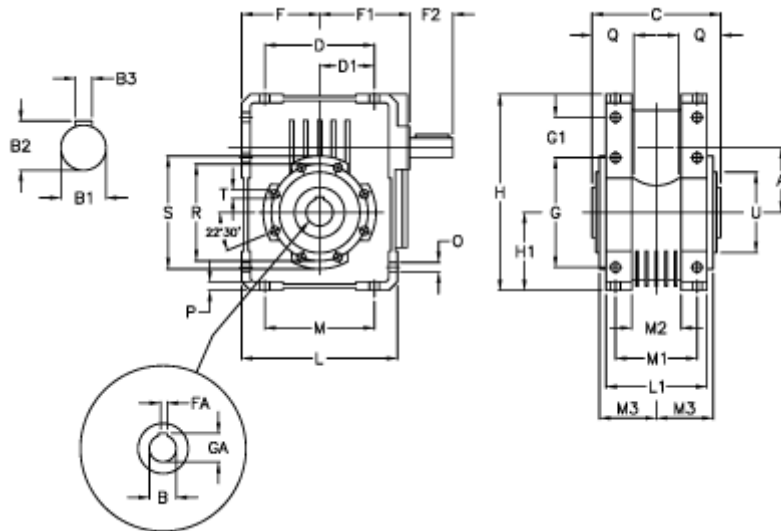

Article number: 3922086100700

Description: Worm gear with solid input shaft  
W 86U-100-HS unassembled

## Measures

A = 86.90	Description = W 86U-xx-HS	H = 245.5	O = 11.5
B = 35	F = 100.0	H1 = 100.0	P = 11
B1 = 25	F1 = 142.5	L = 200	Q = 45
B2 = 28.0	F2 = 50	L1 = 125	R = 130
B3 = 8	FA = 10	M = 144	S = 150
C = 140	G = 144	M1 = 101	T = M10x18
D = 144.0	G1 = 45.5	M2 = 57	U = 110
D1 = 72.0	GA = 38.3	M3 = 64.5	